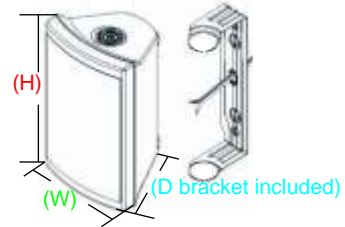

AWS Outdoor Speakers

- Model: AWS-502W
- Model: AWS-502B
- Model: AWS-602W
- Model: AWS-602B
- Model: AWS-802W
- Model: AWS-802B

	AWS-502B/W	AWS-602B/W	AWS-802B/W
(H) Height	9-7/16"	11-1/2"	14-7/16"
(W) Width	7-3/16"	8-1/2"	10-3/4"
(D) Depth	6-9/16"	7-1/8"	8-1/8"

SPECIAL FEATURES HIGHLIGHTS

- Available in 5", 6" and 8" models
- Available in black or white finish
- All rust proof aluminum screws, brackets & grilles
- Versatile molded PVC enclosure with UV protection
- 1/2" silk dome tweeters
- Two mounting options: bookshelf or bracket
- Electroplated mylar woofer cones with UV protection
- Paintable to match any decor, indoor or outdoor
- High power handling
- Gold plated binding posts