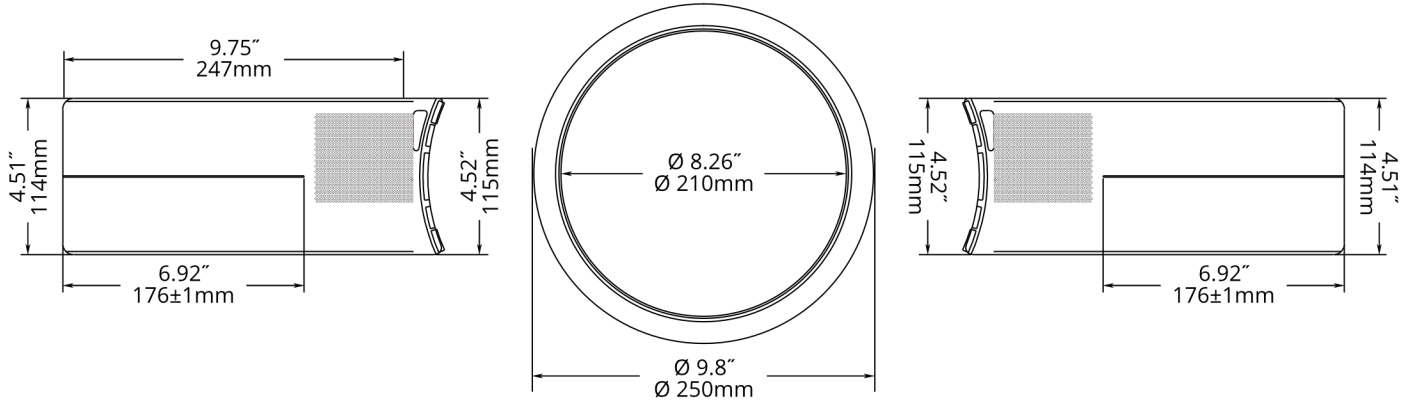

SPECIFICATIONS

RK-C6