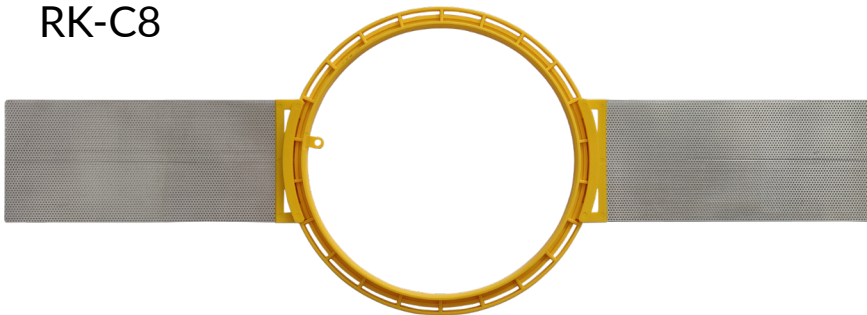

HOME AUDIO INSTALLATION MADE EASY

Earthquake Sound's RK-C6 and RK-C8 offer extreme versatility for the installation of **all Earthquake 6.5" and 8" ceiling speakers**. Each rough-in kit is designed to expedite home audio installation during new construction with guaranteed customer satisfaction. Flexible and straightforward installation is made possible with the extended anti-rust

aluminum snap-on dog-ears and rough-in mounting rings. Each perforated aluminum dog-ear piece can be trimmed and positioned onto the mounting bracket 360 degrees for the utmost in versatility and either stapled, nailed, or screwed easily into ceiling joists providing a reliable and secure setup within a matter of minutes.

RK-C8

Features

- Extremely quick install
- Easy for drywall installers to spot and cut around
- Anti-rust Aluminum dog-ears for more installation flexibility
- Compatible with all Earthquake ceiling speakers
- 360° dog-ear positioning for mounting versatility

In The Box

- x2 Plastic Speaker Mounting Bracket Rings
- x4 Perforated Anti-Rust Aluminum Mounting Wings

RK-C6 Rough-In Kit
MSRP: $49.99/PAIR

RK-C8 Rough-In Kit
MSRP: $49.99/PAIR

Earthquake Sound Corporation

2727 McCone Avenue, Hayward, CA 94545 • www.earthquakesound.com • 510-732-1000

©2021 Earthquake Sound Corporation