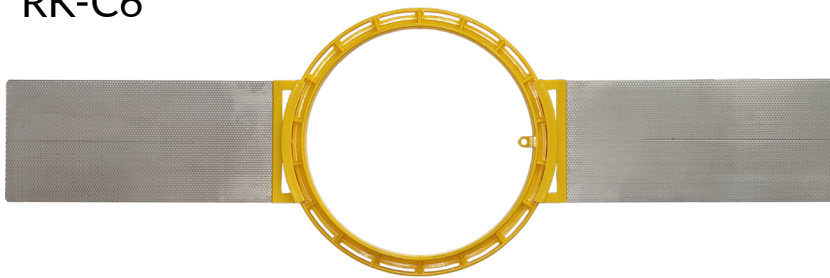

HOME AUDIO INSTALLATION MADE EASY

Earthquake Sound's RK-C6 and RK-C8 offer extreme versatility for the installation of **all Earthquake 6.5" and 8" ceiling speakers**. Each rough-in kit is designed to expedite home audio installation during new construction with guaranteed customer satisfaction. Flexible and straightforward installation is made possible with the extended anti-rust

aluminum snap-on dog-ears and rough-in mounting rings. Each perforated aluminum dog-ear piece can be trimmed and positioned onto the mounting bracket 360 degrees for the utmost in versatility and either stapled, nailed, or screwed easily into ceiling joists providing a reliable and secure setup within a matter of minutes.

RK-C6