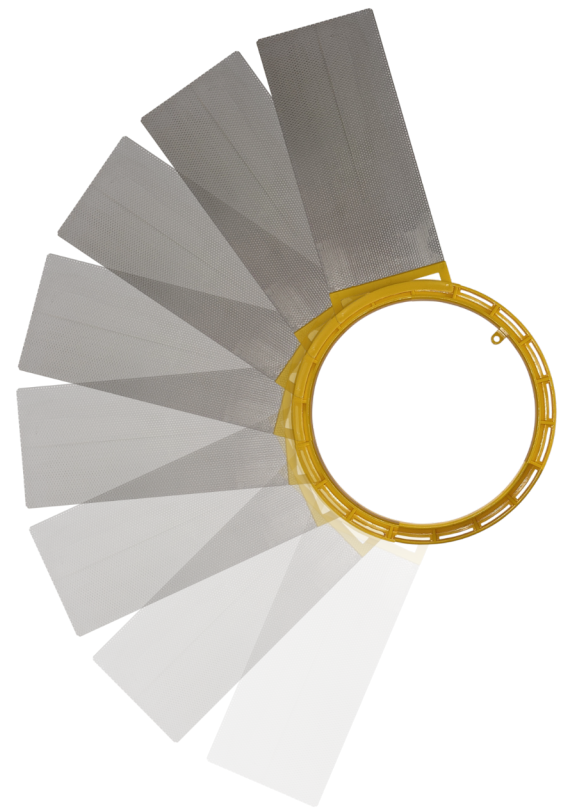

360° Wing Positioning