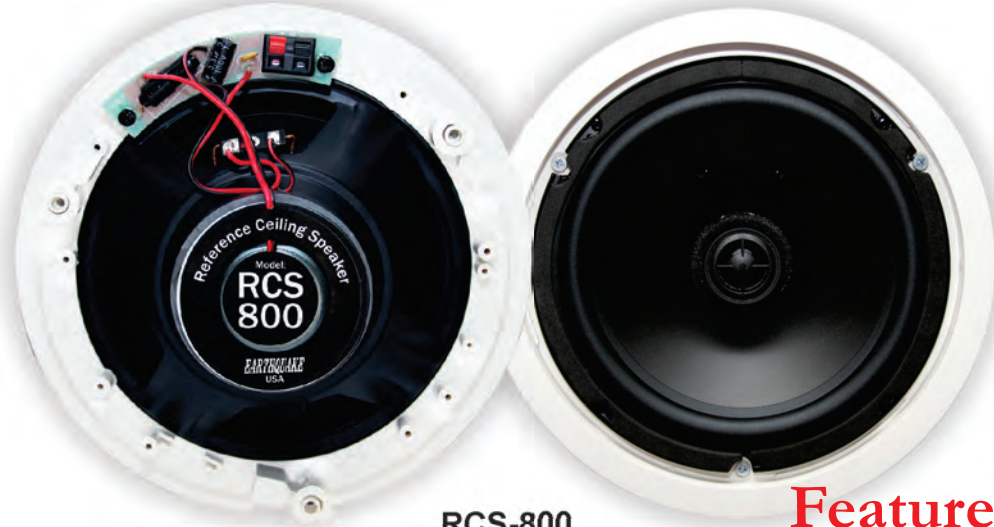

RCS - Reference Ceiling Speakers

Product Release

RCS-800

MSRP

RCS-500	\$159/pr
RCS-650	\$199/pr
RCS-800	\$249/pr

Features

- 1 inch silk dome swivel NEO tweeter
- Bumped back basket for high speaker excursion
- Wider surround for deeper bass and higher speaker excursion
- 12 dB/Octave filter network crossover
- Thermal tweeter protection
- Custom compact spring loaded terminals
- Easy to use Turn 'N' Lock installation mechanism
- 20% trimmer speaker frame for better aesthetics
- Paintable rust-resistant grille
- Comes with 10 year warranty

Audiophile Quality

The new RCS Reference Ceiling Speakers are designed to deliver high quality audio performance while maintaining affordability. Available in 5¼ inch, 6½ inch and 8 inch sizes, the RCS series features polypropylene woofer cones for durability and low distortion. Each speaker has a 1 inch (25mm) silk dome swiveling NEO tweeter that can be aimed at the direction of the listeners for better sound staging.

The RCS speakers have 20% trimmer speaker frame for reduced visibility. Comes complete with paintable rust-resistant grilles, these speakers can be customized to blend with any décor. Installation is quick thanks to a 3-ear Turn 'N' Lock installation mechanism.

RCS-500

RCS-650

	RCS-500	RCS-650	RCS-800
(D) Diameter	7-1/2" (191mm)	8" (203mm)	9-5/8" (245mm)
⊙ Cut Out Hole	6-1/2" (165mm)	7" (177mm)	8-9/16" (217mm)
(M) Mounting Depth	3" (77mm)	3" (77mm)	3-7/8" (98mm)