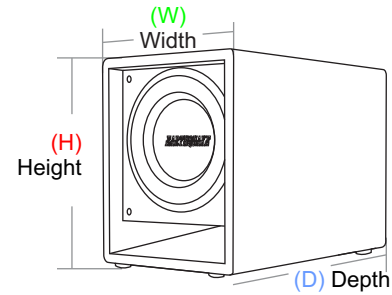

FF-6.5

Front Firing Powered Subwoofers

Model:
FF-6.5

FF-6.5

(H) Height w/ feet	9-15/16" (253mm)
(W) Width	7-11/16" (194mm)
(D) Depth w/ grille & amp	14-1/4" (361mm)

OBJECTIVE

Earthquake's FF-6.5 subwoofer system was designed to offer consumers budget and volume optimized subwoofer system solutions.

With a built-in 150-Watt Class "A/B" high efficiency power amplifier, auto signal sensing, 0 - 180° phase shift and 40 - 180Hz crossover, the FF6.5 is your "go to" sub when both budget and space are limited.

SPECIAL FEATURES & HIGHLIGHTS

- Front firing design with small footprint
- Single Slot Port for optimized bass output
- 150-Watt class "A/B" high efficiency power amplifier
- 12dB/Octave variable filter from 40 - 180Hz
- Automatic signal detection circuitry - automatically turns on the subwoofer ON/OFF
- Status LED indicators
- Low Level (RCA) audio inputs
- 6.5" high power subwoofers
- 0 - 180° phase shift
- 40 - 180Hz crossover