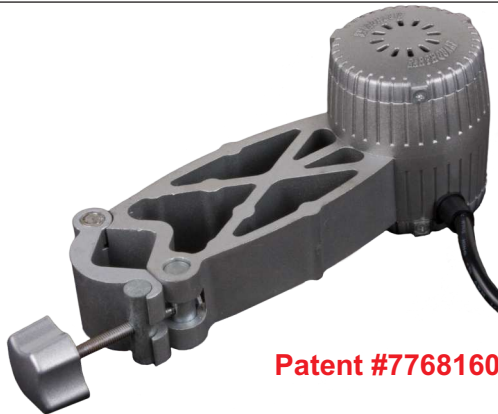

EARTHQUAKE

SOUND

The Sound That Will Move You

Tactile Transducers

Shell Shoxx: Ultimate Gaming Upgrade

Model:
300-XX

Model:
MQB-XX

Patent #7768160

No Tools Required!
Just Plug In, Clamp On, and Play!

	300-XX	MQB-XX
(H) Height	9 1/2" (241mm)	3 1/2" (89mm)
(W) Width	13-3/16" (335mm)	2-3/4" (70mm)
(D) Depth	3-1/4" (82mm)	8-1/2" (216mm)

OBJECTIVE

Shell Shoxx is specifically designed for gaming enhancement, it is designed to "Put You In The Middle Of The Action"; exactly what serious gamers are asking for. Shell Shoxx perfectly complements all computer or TV video games: especially first person shooters, fighting & war games, car racing games, and action-adventure games.

Shell Shoxx is a complete set that includes our patented shaker with matching amplifier and all necessary wires. The shaker is essentially a subwoofer but instead of emitting sound, emits vibration. It is specifically designed to clamp onto any office chair base with its sturdy, vice-like arm. The Shell Shoxx amp has a powerful maximum output of 320 watts and is more than capable to handle the shaker's intense power demand.

PACKAGE CONTENT

- 1 Shaker (MQBXX)
- 1 Amplifier (300XX)
- Cable connecting the Shaker to the Amplifier
- RCA "Y" adaptor
- Mini-jack "Y" adaptor
- RCA to mini-jack cable
- RCA to RCA male/female cable
- Two velcro cable ties