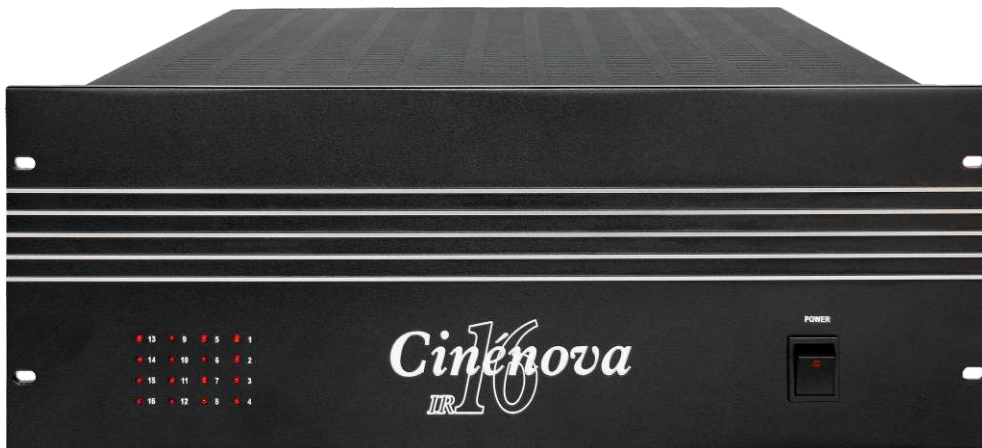

# Cinénova IR16 8-zone Amplifier

### 200 Watts RMS per Zone

The second generation multi-zone amplifier, the Cinénova IR16, has the power no other multi-zone amplifier in the market can equal. Designed with 8 individual power supplies for power isolation, accuracy, and better channel separation, this rack-mountable amplifier can deliver up to 100 Watts RMS in a bridged 8-Ohm and a whopping 150 Watts RMS in a bridged 4-Ohm, power ratings that are almost unheard of for a multi-zone amplifier.

The bridgeable output design enables the Cinénova IR16 to accommodate 4-Ohm and 8-Ohm speakers. Moreover, the LOCAL/BUS input audio selector on each of the eight zones allows it to amplify either a single source or up to 8 different inputs/sources. The Cinénova IR16 amplifier includes eight sets of external gain keypads and remote controls with IR capability for great flexibility and user-friendly adjustments.

### Cinénova IR16 Features

- Bridgeable output
- Zone IR control with individual zone digital pad
- Décor friendly keypads
- Four (4) built-in IR repeaters
- Rear gain control limiter to limit the output gain of the zone pad
- LOCAL/BUS input audio selector for each zone
- 12V DC trigger
- Individually driven amplifier blocks (each block is driven by a discrete complementary output class A/B stage with selected components)
- Individual power supplies (bifilars) for power isolation, accuracy and better channel separation
- Matrix compatible for multiple source applications