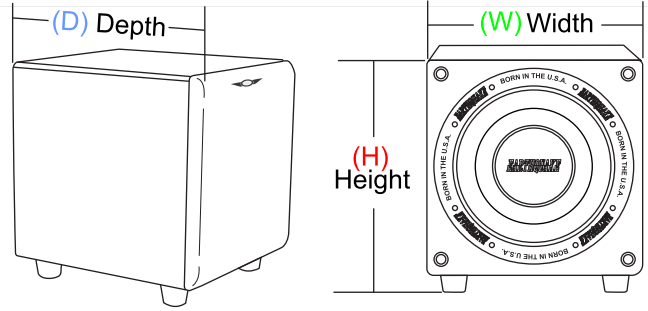

MiniMe FF8V2

Front Firing Powered Mini subwoofers

Model:
MiniMe FF8V2

FF8V2

| | |
|------------------------|-----------------|
| (H) Height w/ Feet | 11" (278mm) |
| (W) Width w/ Amplifier | 9 7/8" (250mm) |
| (D) Depth w/ Grilles | 11 1/4" (285mm) |