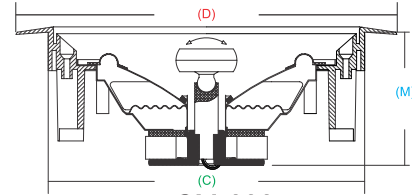

## In-Ceiling Speakers

Model:  
CM-600

Model:  
CM-800

CM-600

CM-800

(D) Diameter	9-7/8" (251mm)	11-7/16" (290mm)
(C) Cut Out Hole	8-1/4" (208mm)	9-3/4" (246mm)
(M) Mounting	3-3/4" (94mm)	4-3/8" (105mm)

Rough-N-Kits are available for  
the CM600 & CM800  
RK-IQ6  
RK-SS8

Designed for surround use in home theater and music applications, the Imäge in-ceiling series employs a poly injection woofer cone and a single 3/4" neodymium tweeter with silk dome and enhanced high frequency.