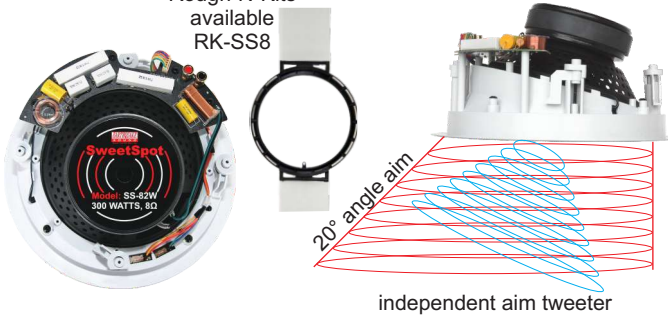

SS-82W

8" Angled In-Ceiling Speaker

Model:
SS-82W

SS-82W

(D) Diameter	11-3/16" (282mm)
(C) Cut Out Hole	9-9/16" (244mm)
(M) Mounting Depth	5-3/16" (147mm)

Rough-N-Kits
 available
 RK-SS8

OBJECTIVE

The new SweetSpot in ceiling 8" speaker is an alternative to the norm for consumers who are extremely particular about musical staging and directional sound.

Built with the highest quality crossovers, tweeters and drive components, the SS speaker is the best value for that type of client. It delivers a precise sound stage without side effects such as echos, rattles, reflections and refractions that are found in most speakers that can be manually aimed. It literally puts the listener in the center of the action and delivers nothing more or less than it should.

Also with its low profile design, it won't protrude and can be painted to color match any decor; leaving the speakers transparent while the sound is robust and accurate.

INTENDED USE

- ✓ Contractors, Custom Installers & Retailers
- ✓ Home Theaters & 2-Channel/Music Systems
- ✓ Particular Audiophile Consumers
- ✓ New Construction and Retrofit Applications
- ✓ Surround Sound Enhancements
- ✓ Can Be Used in RV's

SPECIAL FEATURES & HIGHLIGHTS

- Up to 20° angled baffle for a precise and tailored SweetSpot like no other
- Echo control R435 anti reflection material for phenomenal sound reproduction without echos, reflections or refraction
- Magnetically attached grilles for a quick and easy installation
- Large 1" swiveling silk dome neodymium tweeter for fantastic sound quality and staging
- Elaborate crossover network with high quality hand selected components and a convenient bass/treble trim function
- Frequency Range: 30Hz - 30kHz
- Turn-N-Lock Installation for a safe, efficient and professional install