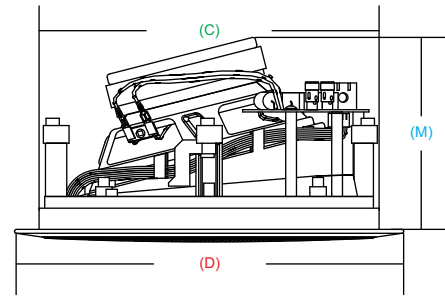

SS-82W

8" Angled In-Ceiling Speaker

Model:
SS-82W

SS-82W

(D) Diameter	11-3/16" (282mm)
(C) Cut Out Hole	9-9/16" (244mm)
(M) Mounting Depth	5-3/16" (147mm)

Rough-N-Kits
 available
 RK-SS8

OBJECTIVE

The new SweetSpot in ceiling 8" speaker is an alternative to the norm for consumers who are extremely particular about musical staging and directional sound.