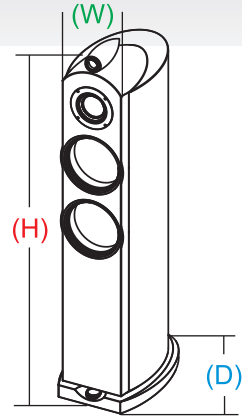

## Titan Tower Series

**TIGRIS**

(H) Height	51-1/4" (1302mm)
(W) Width	10-3/4" (275mm)
(D) Depth	19-1/4" (487mm)

**Model:**  
**Titan Tigris**

### OBJECTIVE

Earthquake Sound is proud to present the new Tigris tower speakers, the big brothers of the Telesto towers. Each tower features one 1" silk dome NEO tweeter, one 2" ball loaded silk dome tweeter, dual 8" Kevlar long excursion midbass woofers, all enclosed in an egg-shaped speaker enclosure to enable the most transparent sound reproduction with minimal reflections. Though they share the Telestos' sleek style, they are more powerful and bigger in size.