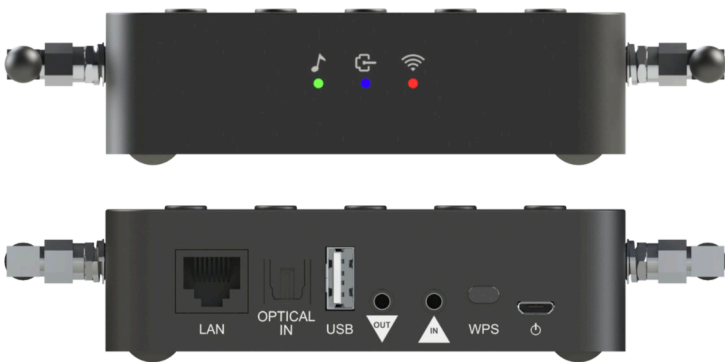

300Mbps WiFi Audio Router

The Earthquake ARO-300 WiFi Audio Router is the fastest streaming 2.4GHz WiFi router module on the market. It can handle a data rate of up to 300Mbps, and its DAC supports 24-bit/192KHz. Building on the original AR-300, the ARO-300 maintains the use of open-source apps while offering a superior range and 3.5mm line and optical inputs.

Fastest Streaming 2.4GHz

- Stream music from your WiFi enabled mobile devices (i.e. iOS®, Android®) or other WiFi enabled audio player devices
- High fidelity lossless audio transmission with up to 300Mbps
- Twice the range of 5GHz wireless
- Dual long range antennas
- WiFi transmission range over 50 feet (15m)
- One-to-one and one-to-multi-room operations
- Open source app control
- LAN/Ethernet input
- Supports 10/100 Mbps Ethernet
- Supports 802.11 b/g/n/ac networks
- WPS (WiFi Protected Setup)
- One Touch Party Mode
- 5V power supply included
- 3.5mm Input & Output
- Optical Input
- USB port (Play music files from USB drive)

Download Earthquake Player app for the best streaming experience

iOS®

Android®

SPECIFICATIONS

MODEL	ARO-300
Frequency Range	2.412-2.484 GHz
Working Voltage	2.5-5.0 VDC
Current	Work: 130~320 mA 350
	Peak: 350 mA
	Standby: 20 mA
Certification	FCC/CE
Standard	802.11 b/g/n/ac
Distance	> 50 ft. (15m)
Operating Temperature	23-104°F (-5-40°C)
DAC	SNR 96dB
Dimensions (H x W x D)	1.27 in. x 5.96 in. x 4.33 in
	32.3mm x 151.5mm x 110mm