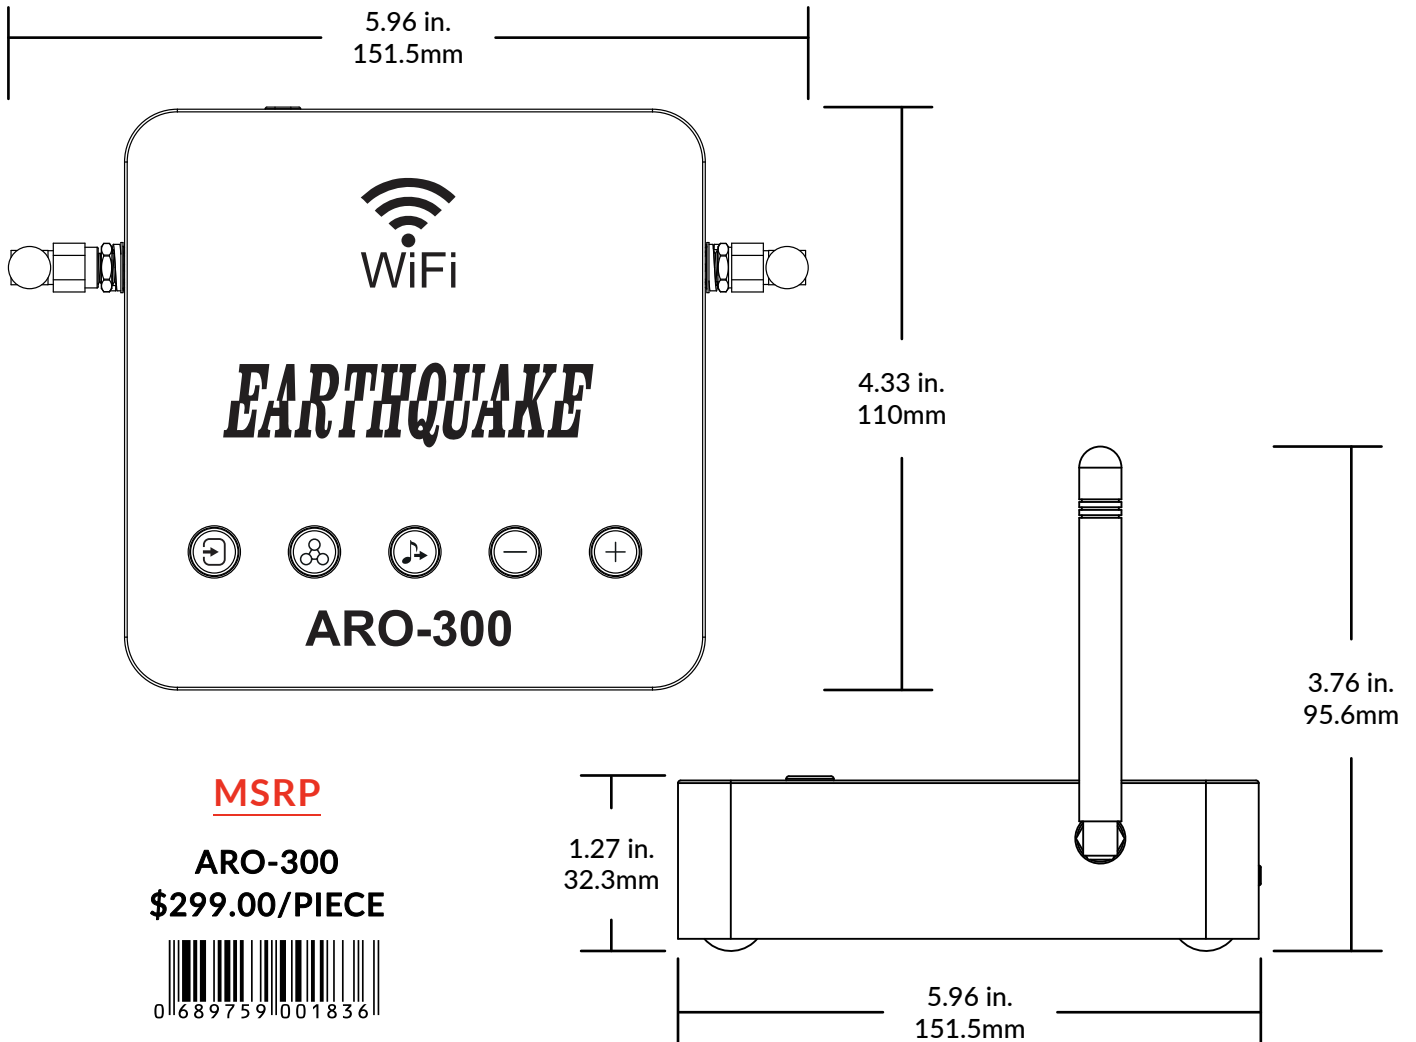

MSRP

**ARO-300
$299.00/PIECE**

0 689759 1001836

Earthquake Sound Corporation

2727 McCone Avenue, Hayward, CA 94545 • www.earthquakesound.com • 510-732-1000
©2024 Earthquake Sound Corporation. All copyrighted, trademarked, and patented elements mentioned herein are the sole property of Earthquake Sound Corporation.