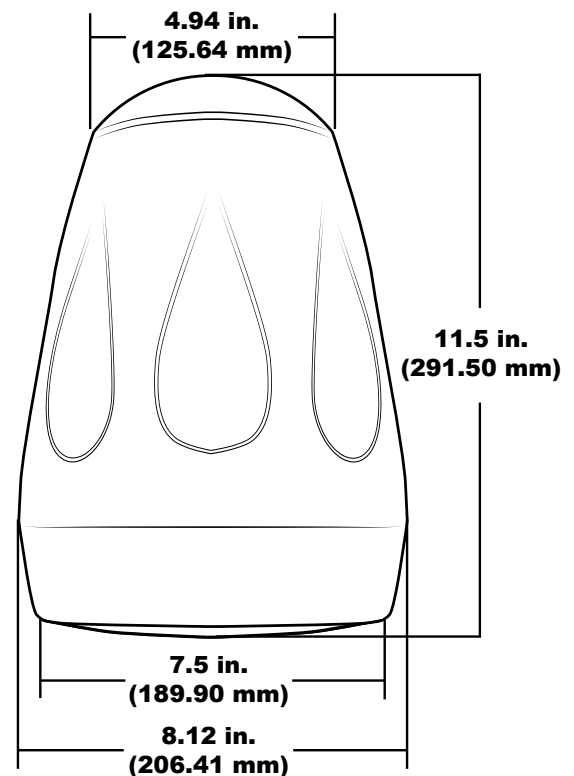

SPECIFICATIONS:

Freq. Range	40Hz–20kHz
Freq. Response	30Hz–22kHz
Sensitivity	90dB
Power Handling	20–40W RMS
Nominal Impedance	8-Ohm
Transformer Taps	8-Ohm 25V: 2.5W / 1.3W / 0.7W / 0.4W / 0.2W 70V: 20W / 10W / 5W / 2.5W / 1.3W 100V: 20W / 10W / 5W / 2.5W
Woofer	6.5 in. Polypropylene
Tweeter	1 in. Aluminum Dome
Finish	Paintable Matte Black Polypropylene