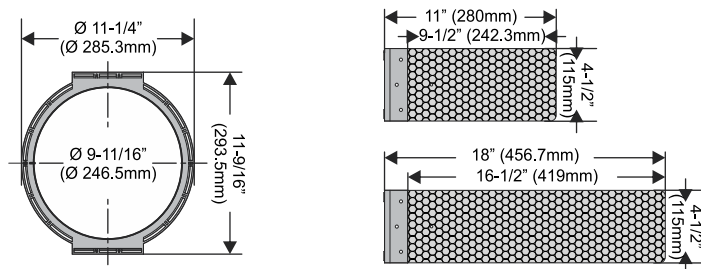

RK-EC8

- Extremely quick install
- Easy for Sheetrock installers to spot
- Aluminum dog-ears for more installation flexibility
- Compatible with Turn-N-Lock™ installation mechanisms

MSRP

- RK-EC6 | $40 / Pair
- RK-EC8 | $49 / Pair