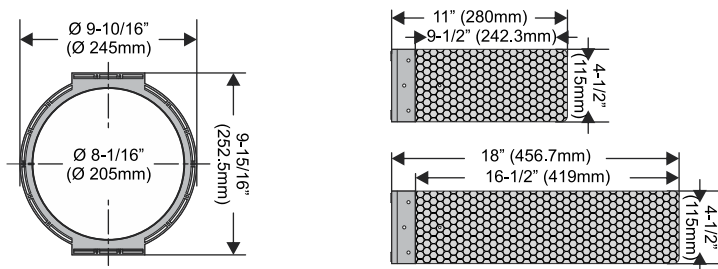

RK-EC6 / RK-EC8

Product Release

Simple and Fast Home Audio Installation

Earthquake Sound's RK-EC6 and RK-EC8 offer extreme versatility for the installation of Edgeless Ceiling Speakers, Reference Ceiling Speakers, and IQ Speaker series. Each rough-in kit is designed to expedite home audio installation during new construction with guaranteed customer satisfaction.

The RK-EC6 kit is compatible with the 6" Edgeless Ceiling Speakers (ECS 6.5 and ECS 6D) as well as the 6" Reference Ceiling Speakers (R650 and R6D) and the 6" IQ Speakers (IQ6S and IQ6D) while the RK-EC8 kit is compatible with the 8" Edgeless Ceiling Speakers (ECS 8.0 and ECS 8D), the 8" Reference Ceiling as well as the 8" IQ Speakers (IQ8S and IQ8D).

Flexible and straightforward installation is made possible with the extended aluminum easy snap-on dog-ears and rough-in rings. The dog-ear pieces can be stapled, nailed or screwed easily into ceiling joists, providing a reliable set-up within a matter of minutes.

RK-EC6

RK-EC8

- Extremely quick install
- Easy for Sheetrock installers to spot
- Aluminum dog-ears for more installation flexibility
- Compatible with Turn-N-Lock™ installation mechanisms

MSRP

- RK-EC6 | $40 / Pair
- RK-EC8 | $49 / Pair