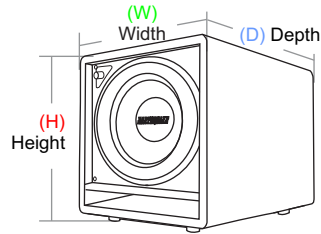

## Front Firing Powered Subwoofers

Model:  
**FF-12**

**FF12**

(H) Height w/ feet	16-15/16" (430mm)
(W) Width	14- 3/16" (360mm)
(D) Depth w/ grille & amplifier	15-3/4" (400mm)

Front mounted volume control for easy adjustments

### SPECIAL FEATURES & HIGHLIGHTS

- Front firing design with small footprint
- Single/slot front mounted port for optimized bass output
- Front mounted volume control with blue LED
- 400-Watt class "A/B" high efficiency power amplifier
- 24dB/Octave variable filter from 40 - 180Hz
- Automatic signal detection circuitry - automatically turns on the subwoofer ON/OFF
- Status LED indicators
- Low level (RCA) & High level audio inputs
- Line through RCA & High level audio outputs
- 12" high power subwoofer
- 0 - 180° phase shift
- 40 - 180Hz crossover