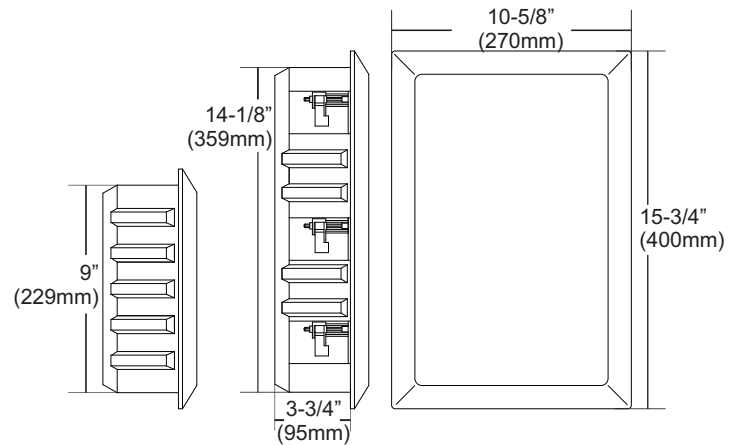

## 3-Way In-Wall Speaker

Model:  
Image-846x

### SPECIAL FEATURES & HIGHLIGHTS

- 1" swiveling silk dome neodymium tweeter
- Elliptical 4 x 6" glass fiber cone mid-range
- 8" glass fiber cone woofer with corrective phase plug
- Bass reflex design
- Removable back box
- Switched  $\pm$  3dB woofer level adjustment
- Switched  $\pm$  3dB tweeter level adjustment
- Easy-install Turn-N-Lock™ mechanisms
- Woofers' are back-mounted on the baffle for improved isolation from the local environment
- High temperature voice coil wire and adhesives
- 8-ohm impedance, makes an easy load for any amplifier or receiver

### OBJECTIVE

The Image-846x brings a new dimension of reality and convenience to a flush-mount design, these three-way in-wall surround speakers feature a unique adjustable tweeter that allows custom designers to create enveloping sound fields and localized effects without disrupting a home's decor. While a 4" x 6" carbon fiber cone mid-range elliptical driver delivers a wider dispersion of sound and more vocal clarity. Tonal adjustments can be made in  $\pm$ 3dB increments for even the most peculiar tastes. For bass, the Image-846x has a high quality 8" carbon fiber cone subwoofer with a phase plug, for the most precise and accurate bass that you have ever heard from an in-wall.