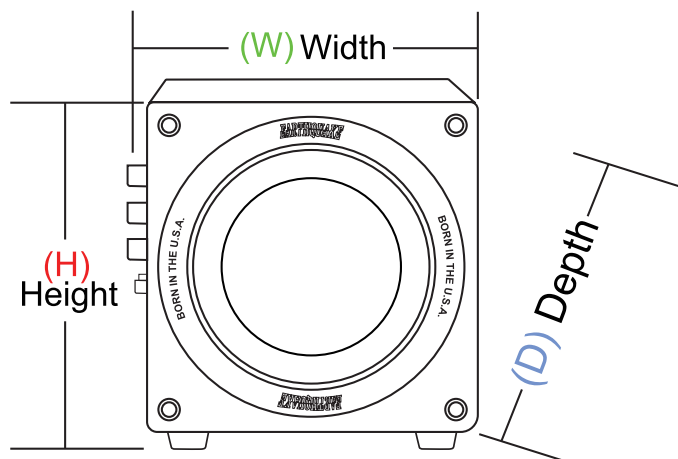

## Compact Subwoofer

Height w/ Feet	8-9/16" (217.5mm)
Width	8-1/4" (210mm)
Depth w/ Knobs	8-11/16" (220mm)