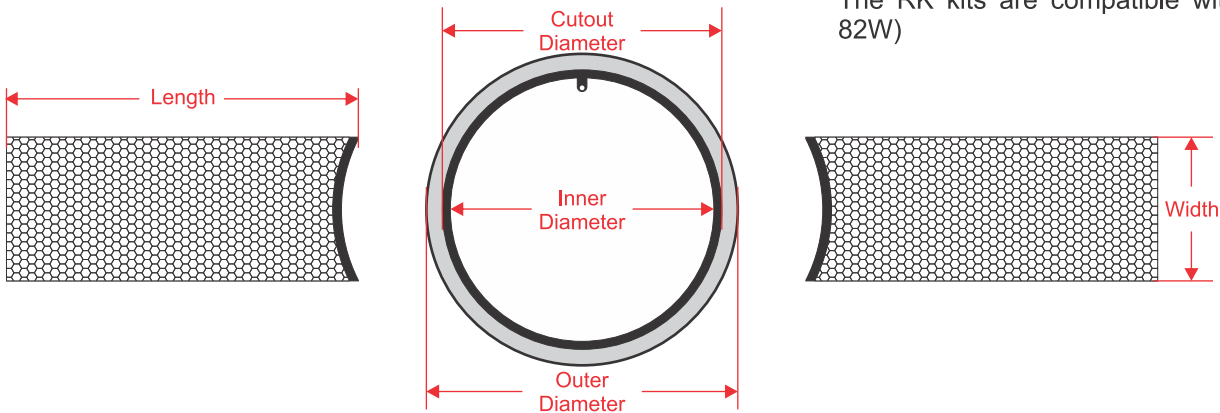

RK-SS82

Product Release

FEATURES

- Extremely quick install
- Easy for Sheetrock installers to spot
- Aluminum dog-ears for more installation flexibility
- Product specific
- Designed to work with Turn-N-Lock™ installation mechanisms
- Meets and exceeds all building codes

Flexible aluminum for quick and efficient installations. These dog-ear style pieces also staple, nail, or screw easily into studs.

Earthquake's Rough-In Kits offer extreme versatility for all installations. These rough-in kits are designed to expedite installations as well as deliver higher overall performance and customer satisfaction.

Custom Designed for Custom Installations

The RK kits are compatible with Sweetspot (SS-82W)

RK-SS8

- **Color:** Black
- **Circle Snap Ring Dimension:**
 - Outer Diameter: 11 3/8"
 - Inner Diameter: 9 3/4"
 - Cutout Diameter: 10 1/8"
- **Dog-ear Dimensions:**
 - Length: 4 1/2"
 - Width: 11" & 13"